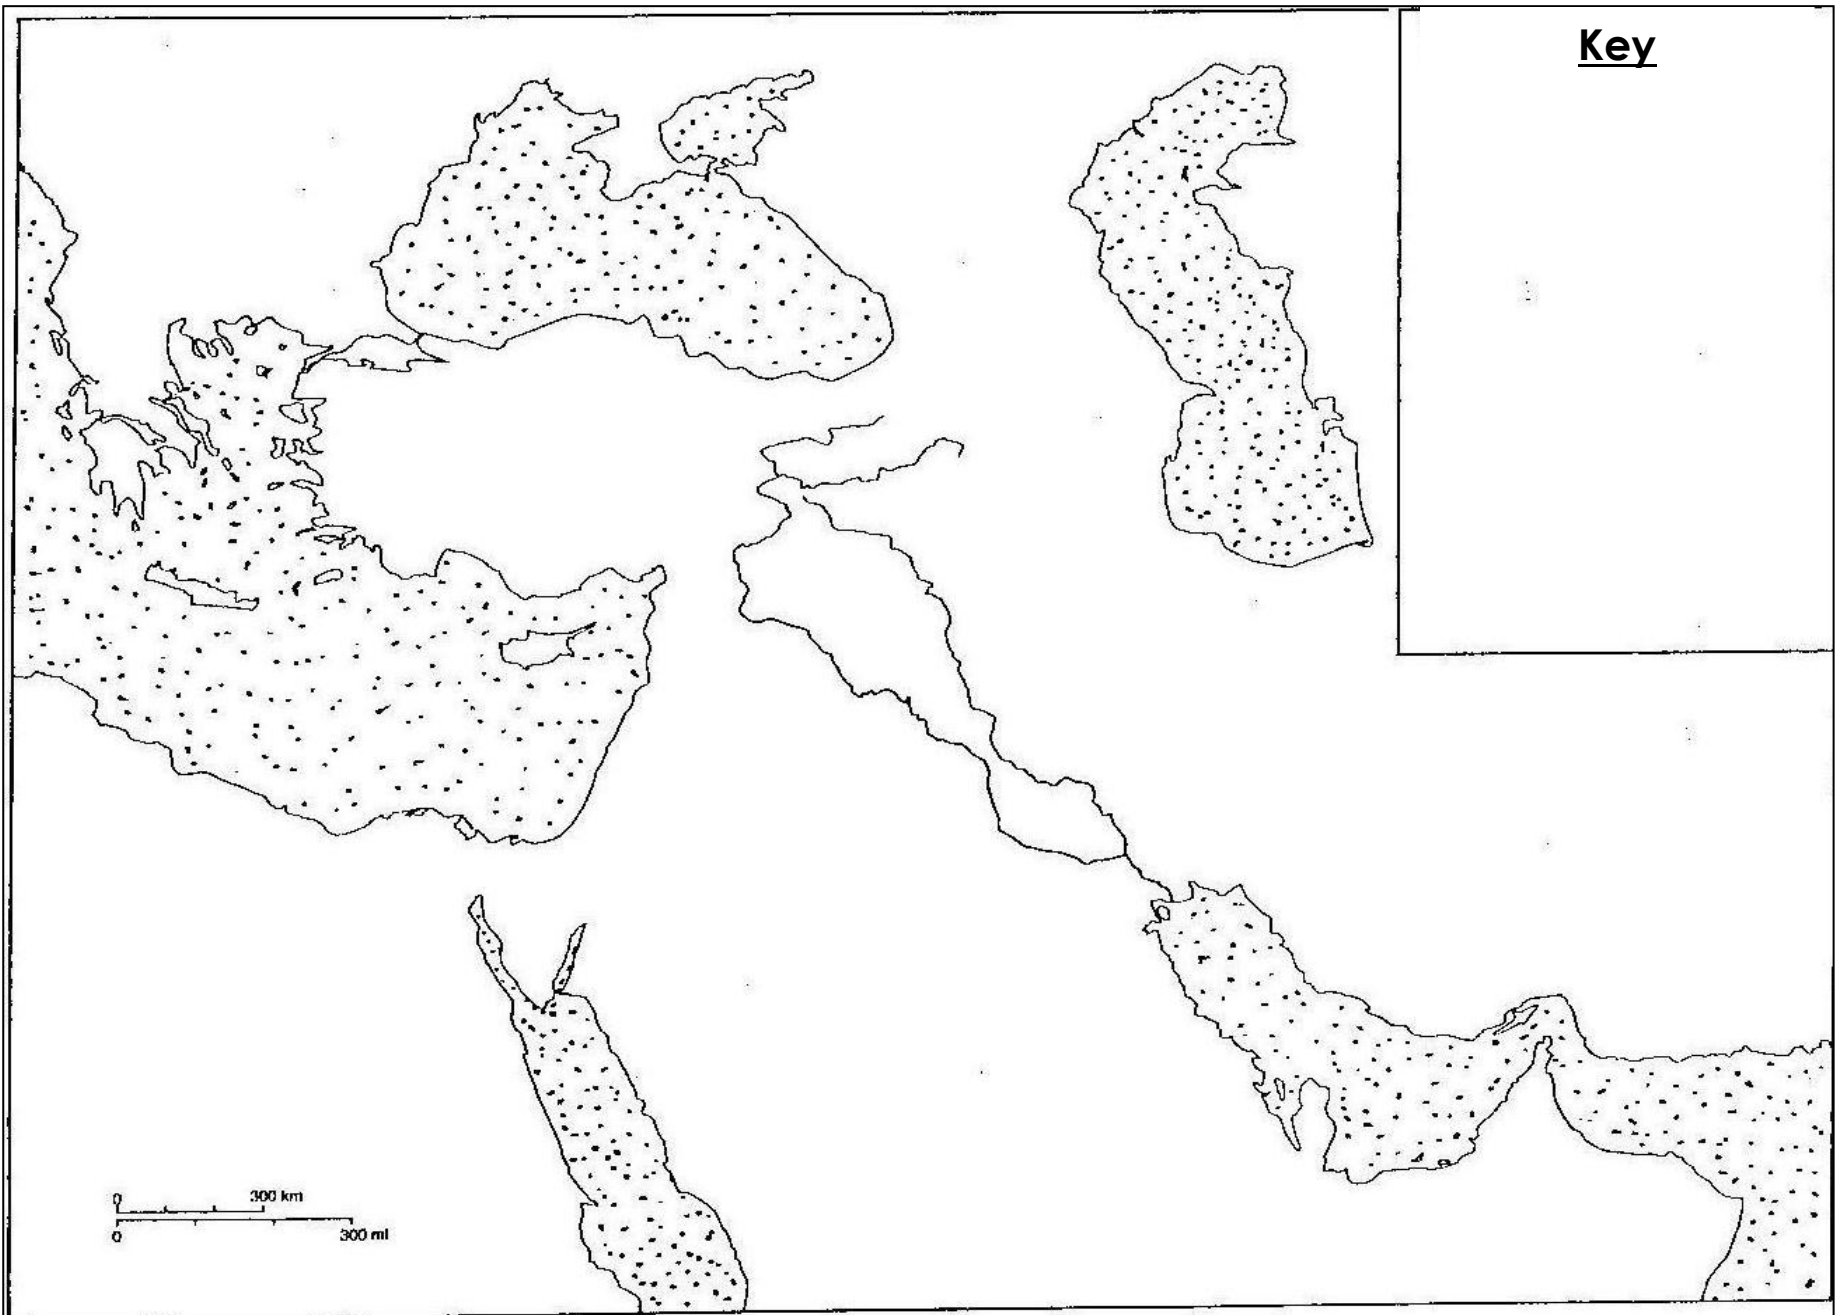

Ancient Mesopotamia Map

Key

0 300 km
0 300 mi

Name _____ Period _____ Due Date _____

Ancient Mesopotamia Map

Color the water features in **BLUE**:

Label the water features in **PURPLE**:

Black Sea
Caspian Sea
Euphrates River
Mediterranean Sea
Persian Gulf
Red Sea
Tigris River

Draw and Color the Fertile Crescent **GREEN**

Label Mesopotamia in **ORANGE**

Draw the boundary of Sumer in **RED**

Label these cities and countries in **BLACK**:

Babylon
Egypt
Greece
Jerusalem
Nineveh
Uruk
Ur

Draw and Label the mountain ranges in **BROWN**:

Zagros Mountains
Taurus Mountains

Add a compass rose to your key

Add all the colors to your key